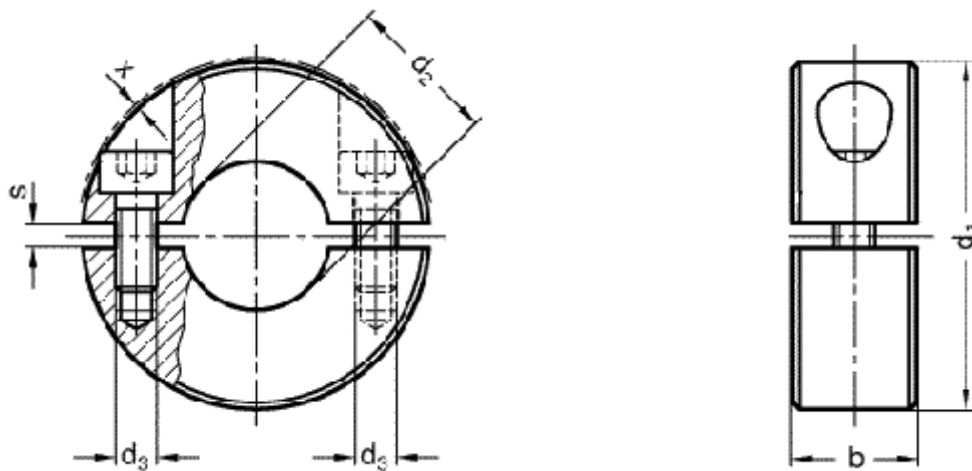

Data Sheet

Article number: 20707242B20NI

Description: E+G Stainless steel split set GN 707.2-42-B20-NI
, 2-pieces

Measures

$b = 15$
 $d_1 = 42$
 $d_2 = B 20$
 $d_3 = M5$
 $s = 3$
 $x = 0.6$